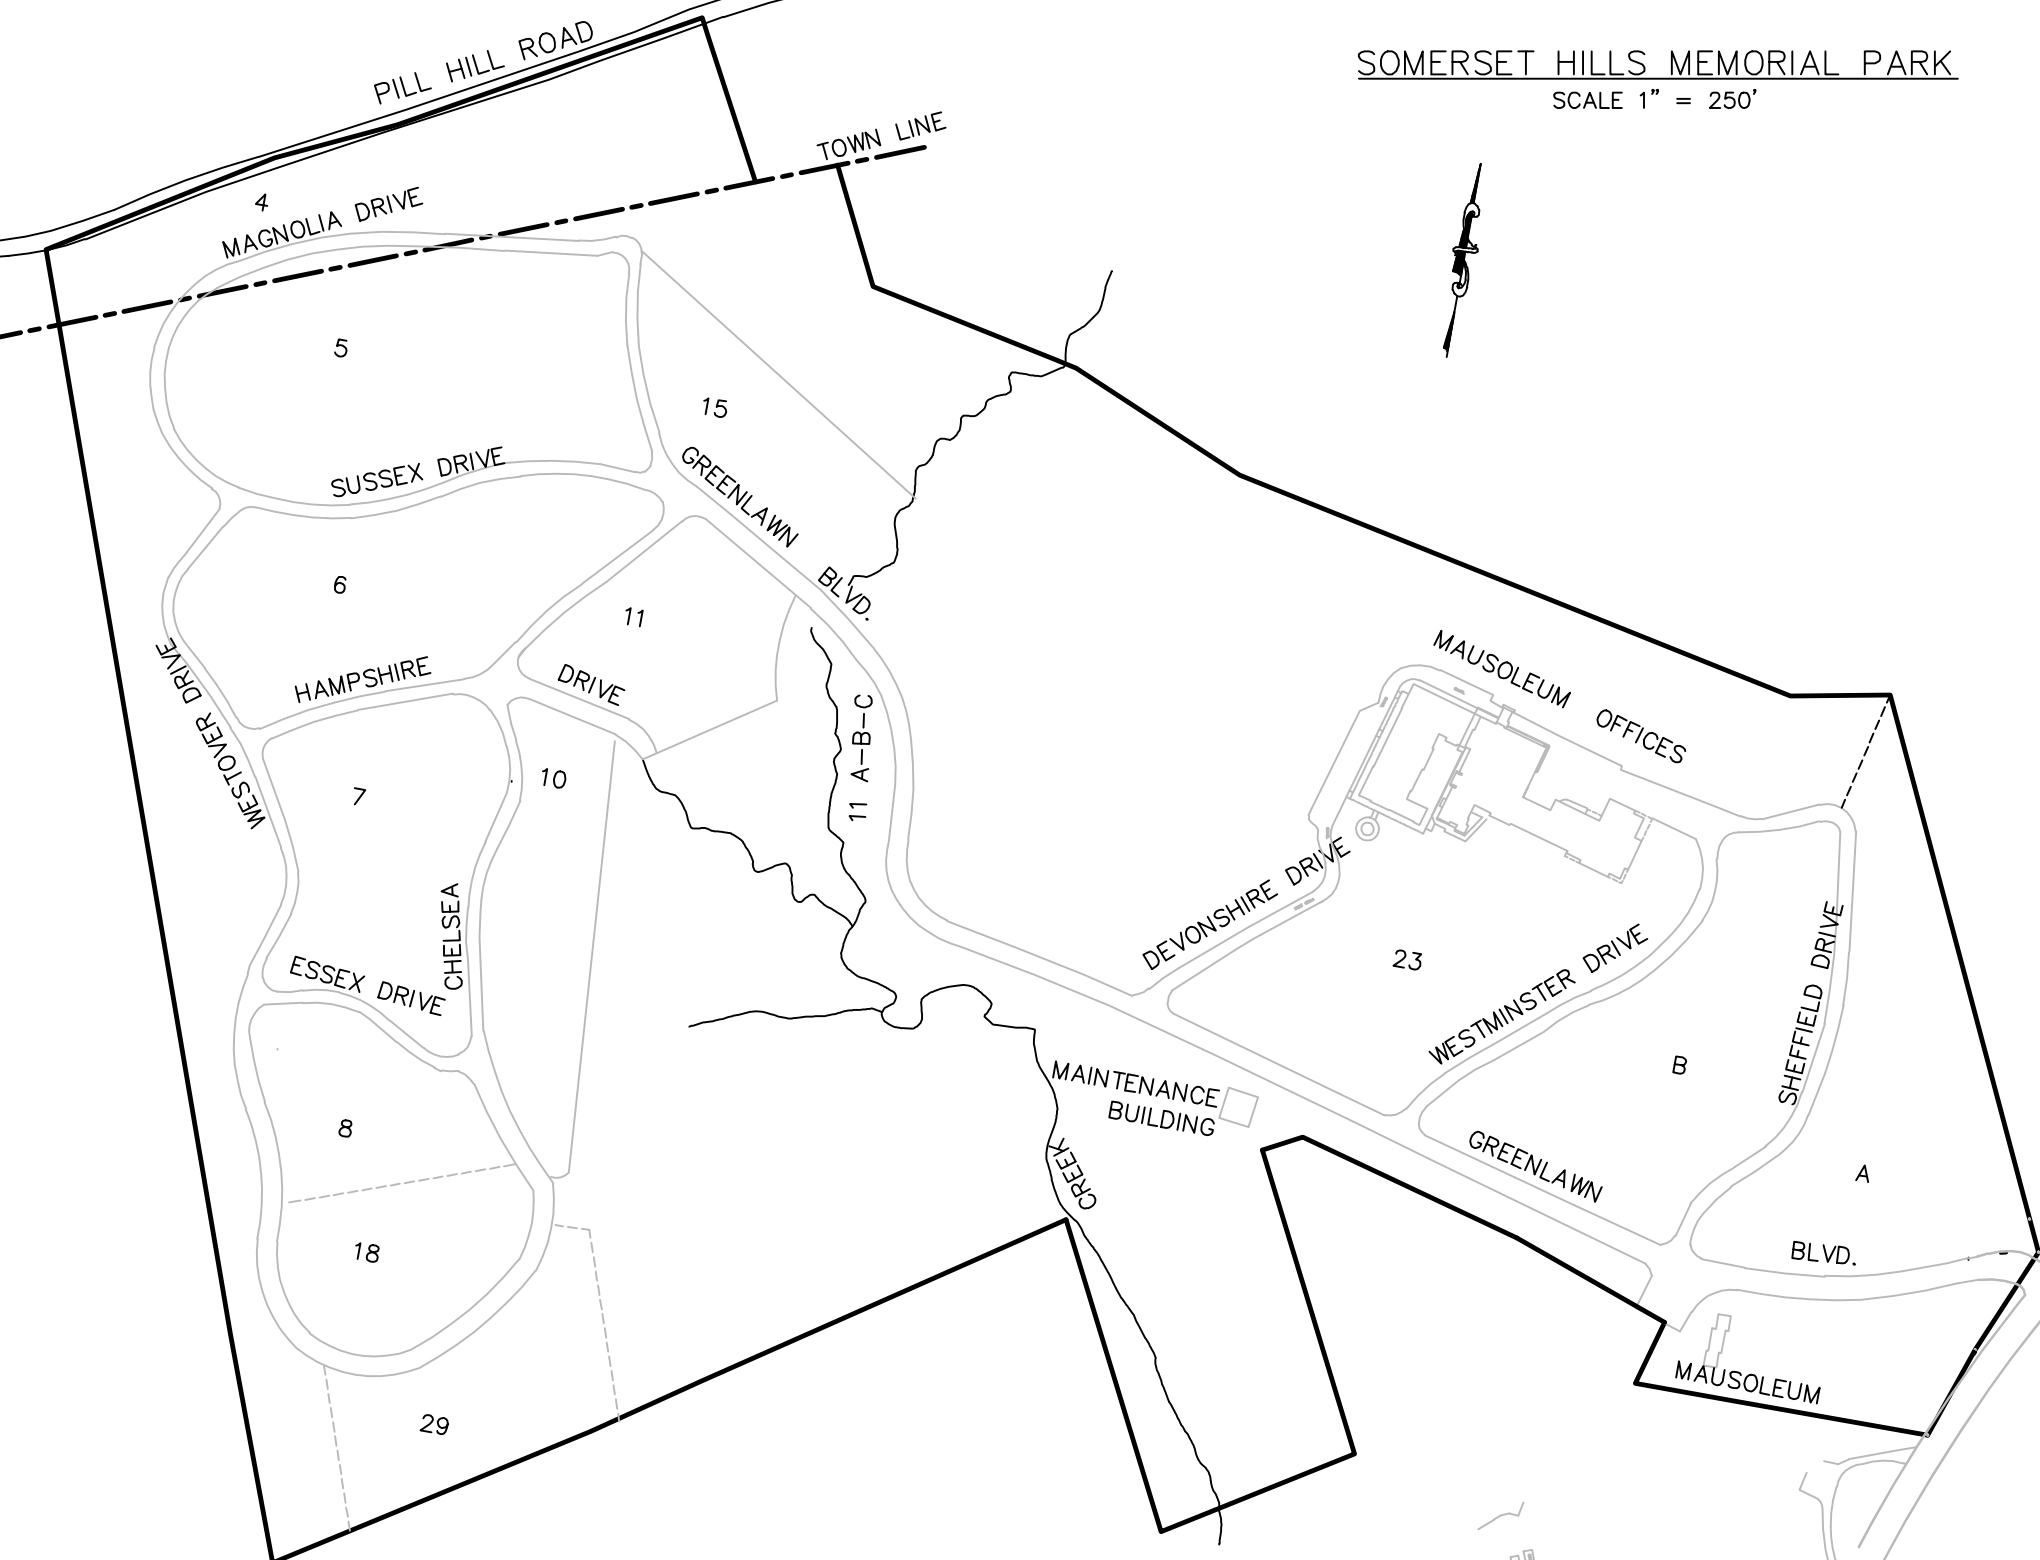

SOMERSET HILLS MEMORIAL PARK

SCALE 1" = 250'

4
MAGNOLIA DRIVE

5

SUSSEX DRIVE

6

HAMPSHIRE DRIVE

7

ESSEX DRIVE

8

18

29

15

GREENLAWN BLVD.

11

DRIVE

11 A-B-C

MAUSOLEUM OFFICES

DEVONSHIRE DRIVE

23

WESTMINSTER DRIVE

B

SHEFFIELD DRIVE

A

BLVD.

MAINTENANCE BUILDING

GREENLAWN

MAUSOLEUM